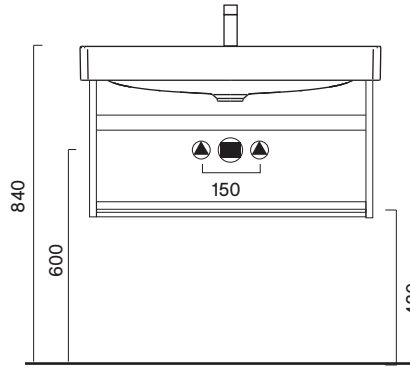

Green 80x47

Description	cm 80x47 kg 19	Washbasin without overflow. Wall-hung, on furniture or on metal frame installation.
Codes, colours and finishes	04 2080 1001 (ex.180GRNFC00)	Bianco glossy - Washbasin with 1 taphole, prearranged for 3 tapholes. <input type="radio"/>
	04 2080 0001 (ex.180GRN00)	Bianco glossy - Washbasin without taphole, prearranged for 3 tapholes. <input type="radio"/>
Plus and features	 Cataglace+	 EN 14688 - CL00

Dimensions

cod. 02 5880 0022

Wall-hung metal frame in satin black
with shelf included.

cod. 02 5801 0022

Pair of legs to be added to metal frame
for floor-standing version.