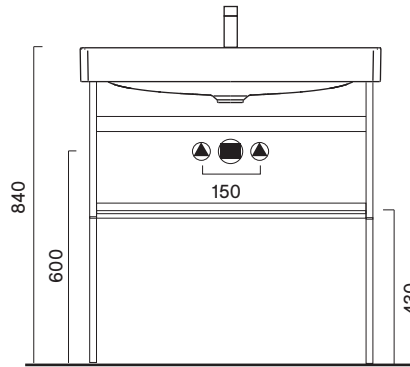

Green 80x47

Description	cm 80x47 kg 19	Washbasin without overflow. Wall-hung, on furniture or on metal frame installation.
Codes, colours and finishes	04 2080 1001 (ex.180GRNFC00)	Bianco glossy - Washbasin with 1 taphole, prearranged for 3 tapholes. <input type="radio"/>
	04 2080 0001 (ex.180GRN00)	Bianco glossy - Washbasin without taphole, prearranged for 3 tapholes. <input type="radio"/>
Plus and features	 Cataglace+	 EN 14688 - CL00

Dimensions

cod. 02 5880 0022

Wall-hung metal frame in satin black
with shelf included.

cod. 02 5801 0022

Pair of legs to be added to metal frame
for floor-standing version.