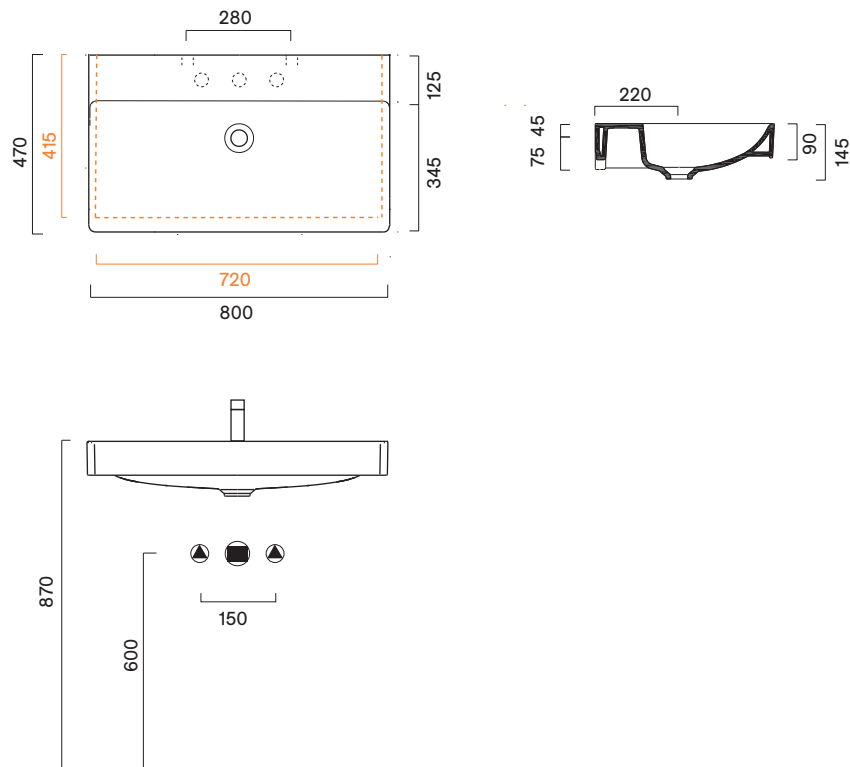

Green 80x47

Description	cm 80x47 kg 19	Washbasin without overflow. Wall-hung, on furniture or on metal frame installation.
Codes, colours and finishes	04 2080 1001 (ex.180GRNFC00)	Bianco glossy - Washbasin with 1 taphole, prearranged for 3 tapholes. <input type="radio"/>
	04 2080 0001 (ex.180GRN00)	Bianco glossy - Washbasin without taphole, prearranged for 3 tapholes. <input type="radio"/>
Plus and features	 Cataglace+	 EN 14688 - CL00

Dimensions

cod. 02 5880 0022

Wall-hung metal frame in satin black
with shelf included.

cod. 02 5801 0022

Pair of legs to be added to metal frame
for floor-standing version.